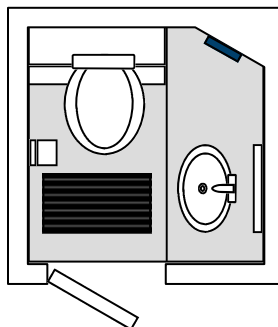

## > Features

- Fresh water flushing toilet
- Vanity area with fresh water sink, mirror, soap, paper towel dispenser and wastebasket
- Sink with self closing faucet
- Interior lights
- Heater / fan
- Exterior security lock
- Interior dead bolt

## > Specifications

- Height: 91"
- Width: 48"
- Depth: 43.5"
- Door Opening: 72" x 24"