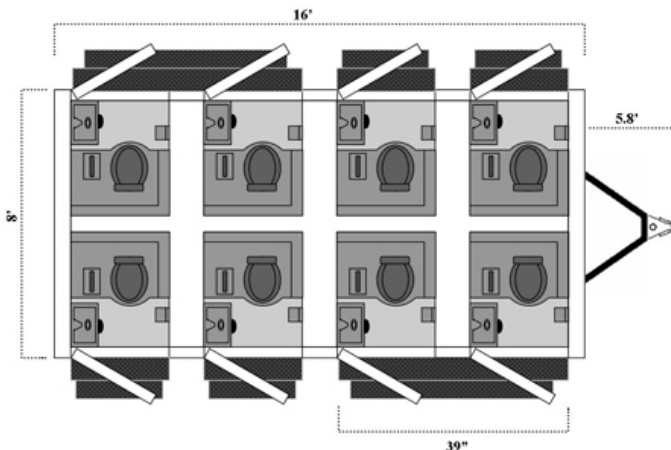

> Specifications