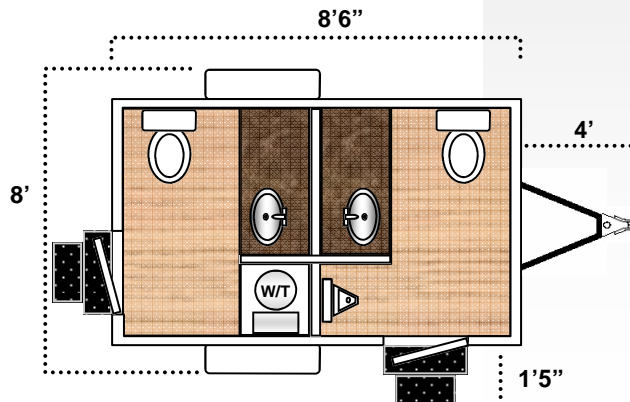

> FEATURES & SPECIFICATONS

Height 10'

*W/T – Water Tank