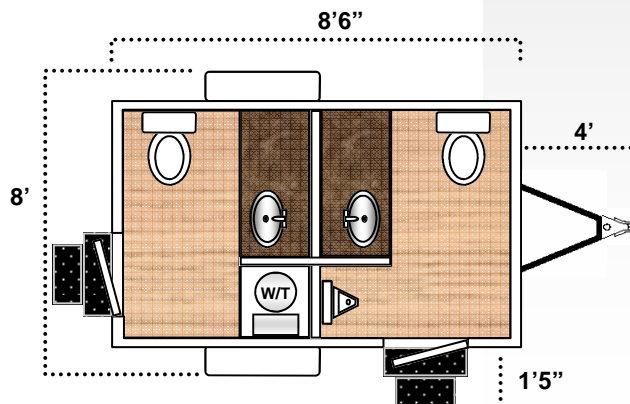

> FEATURES & SPECIFICATONS

Height 10'

*W/T - Water Tank