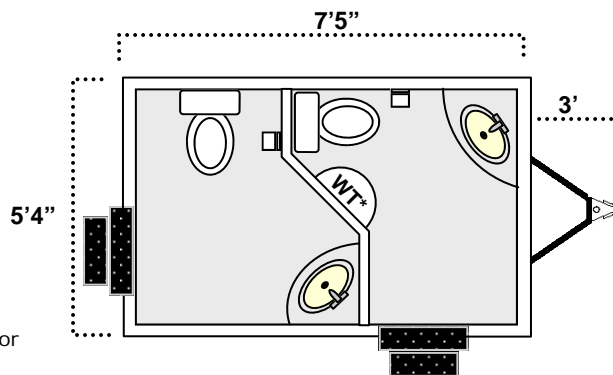

> FEATURES & SPECIFICATONS

> Features

- Women's side: one private room with a flushing toilet, vanity, mirror, lights and sink with an automatic faucet
- Men's side: one private room with a flushing toilet, vanity, mirror, lights and sink with an automatic faucet
- Paper towel and soap dispensers
- Flushing toilets
- Accommodates up to 750 uses between services

\* Specifications subject to change.

> Specifications

- Height: 9' 6"
- Width: 5' 4"
- Width / Stairs Open: 8' 4"
- Length: 7' 5" (without hitch)
- Length / Stairs Open: 10' 5"
- Hitch Length: 3'

- 30 gallon fresh water tank
- 142 gallon waste tank

**Height 9'6"**

\*WT = Water Tank