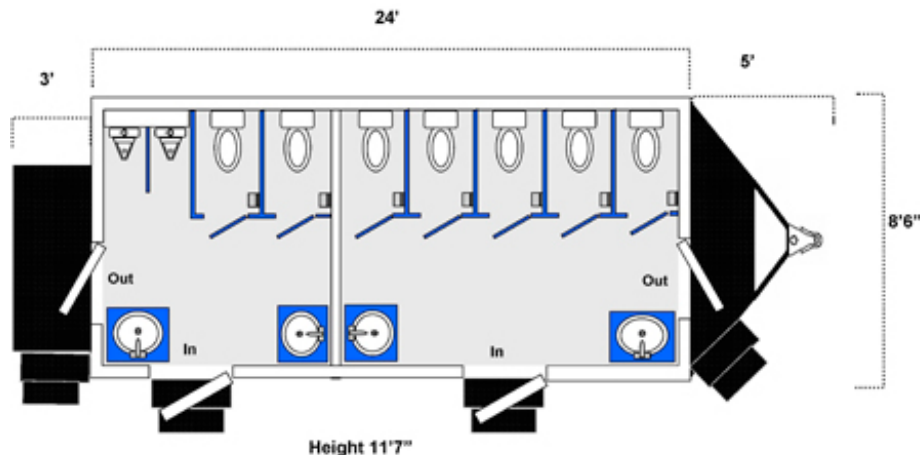

> Features

- Women's side: five private stalls with porcelain toilets, two sinks with vanity, mirror and cabinets
- Men's side: two private stalls with porcelain toilets, two urinals, two sinks with vanity, mirror and cabinets
- Stereo sound system
- Air conditioning / heat
- Ceiling exhaust fans
- Fresh water flushing toilets
- Hot / cold fresh water
- Self-closing metered faucets
- Porcelain toilets and urinals
- Wide steps & folding handrails
- Dome skylights

> Specifications

Site Requirements: Five (5) 20 amp 120 volt power connections and a ¾ inch city water supply via a garden hose.

> FEATURES & SPECIFICATONS