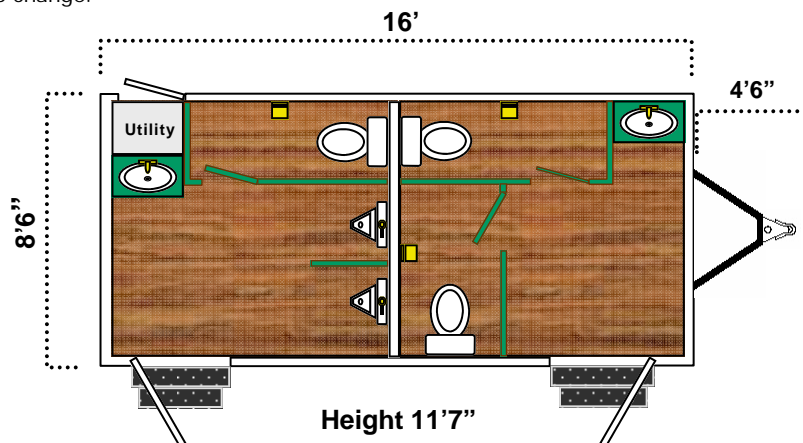

> Typical Specifications

Typical Site Requirements: (6) 20 Amp, 110 Volt Electrical Connections, with (3) required in the summer months and a ¾ inch city water supply via a garden hose. Subject to change.