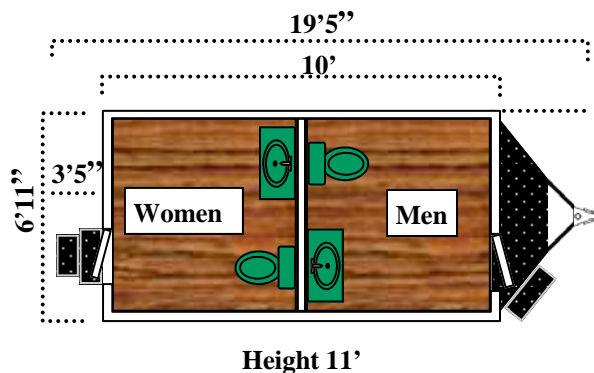

> Specifications