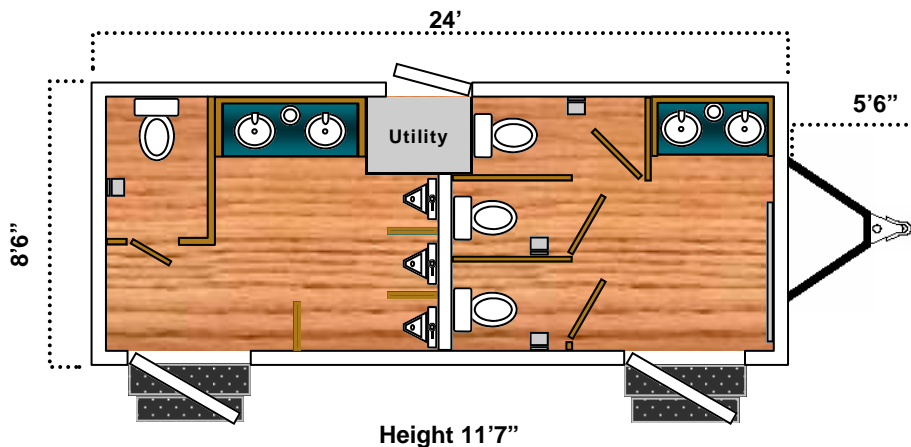

> Typical Specifications

Typical Site Requirements: (6) 110 Volt, 20 Amp Electrical Connections and (1) 3/4" water supply via garden hose. Subject to change.