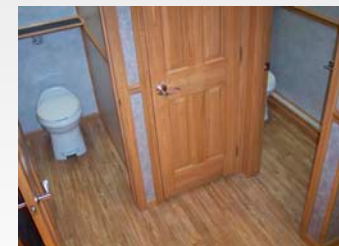

The Platinum Plus

The Mr. John Platinum Plus line of trailers offers an escape from all things ordinary and creates an atmosphere of lavish indulgence for your special event.

The roomy interiors include typical features such as double pane skylights, soft indirect lighting with wood valances, private rooms with rich marbled walls, warm woodwork and polished fixtures. Fine detailing such as marbled porcelain and rolled oak flooring provide a final compliment to this tribute to form and function and sets a new standard in upscale temporary facilities.

> Typical Features

- Women's side: three private rooms each with a flushing toilet, a large vanity area with two china sinks, oak cabinetry and oak trimmed mirrors
- Men's side: one private room with a flushing toilet, three wall hung porcelain urinals with privacy screens and a large vanity area with two china sinks, oak cabinetry and oak trimmed mirrors
- Stereo sound system
- Air conditioning / heat
- Ceiling exhaust fans
- Sensor operated faucets
- Sensor operated urinals
- Dome skylights
- Wide steps and folding handrails