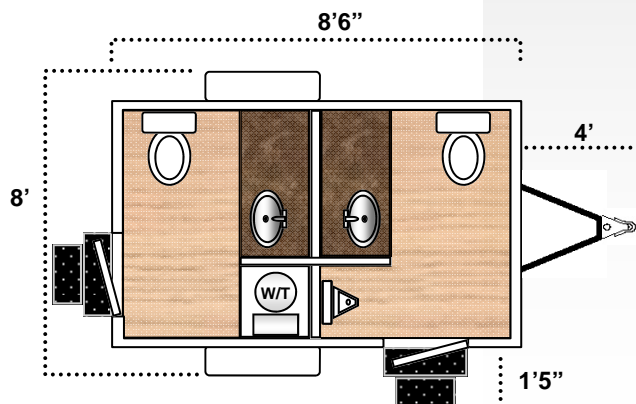

> FEATURES & SPECIFICATIONS

Height 10'

*W/T – Water Tank