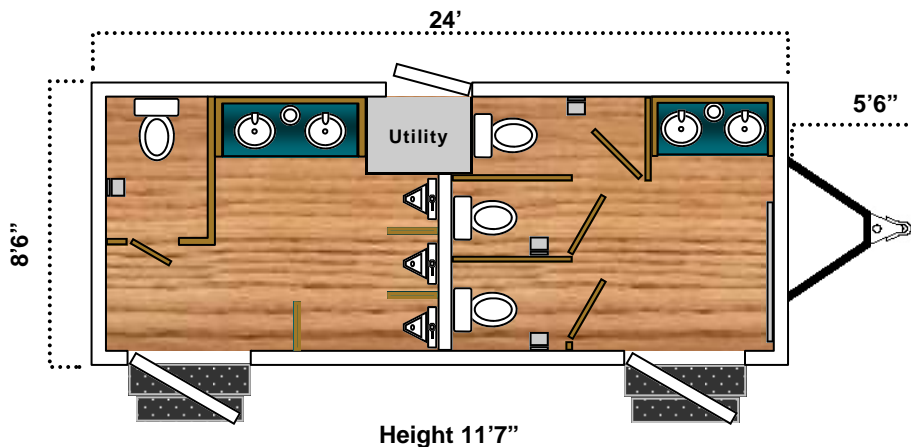

> Typical Specifications

Typical Site Requirements: (6) 110 Volt, 20 Amp Electrical Connections and (1) 3/4" water supply via garden hose. Subject to change.