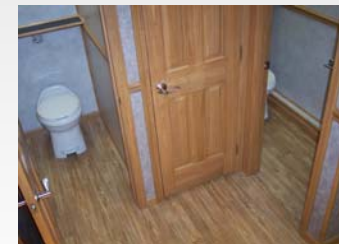

The Platinum Plus

The Mr. John Platinum Plus line of trailers offers an escape from all things ordinary and creates an atmosphere of lavish indulgence for your special event.

The roomy interiors include typical features such as double pane skylights, soft indirect lighting with wood valances, private rooms with rich marbled walls, warm woodwork and polished fixtures. Fine detailing such as marbled porcelain and rolled oak flooring provide a final compliment to this tribute to form and function and sets a new standard in upscale temporary facilities.

> Typical Features

- Women's side: three private rooms each with a flushing toilet, a large vanity area with two china sinks, oak cabinetry and oak trimmed mirrors
- Men's side: one private room with a flushing toilet, three wall hung porcelain urinals with privacy screens and a large vanity area with two china sinks, oak cabinetry and oak trimmed mirrors
- Stereo sound system
- Air conditioning / heat
- Ceiling exhaust fans
- Sensor operated faucets
- Sensor operated urinals
- Dome skylights
- Wide steps and folding handrails