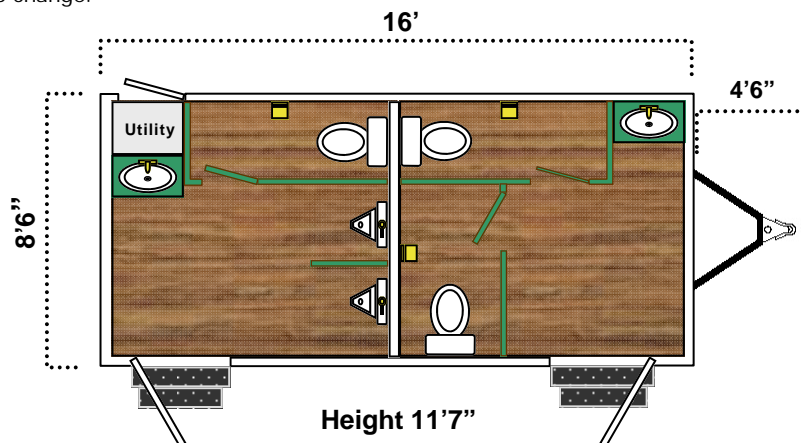

> Typical Specifications

Typical Site Requirements: (6) 20 Amp, 110 Volt Electrical Connections, with (3) required in the summer months and a ¾ inch city water supply via a garden hose. Subject to change.