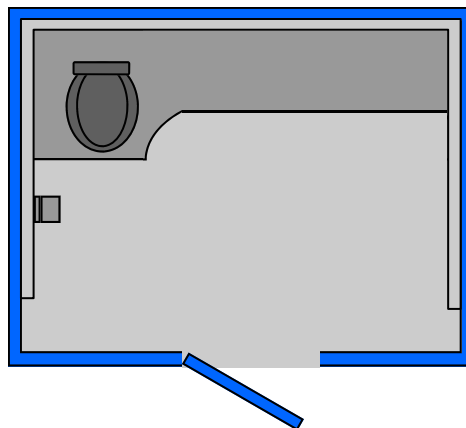

The Ambassador is 100% ADA compliant. Its door size (height and width), handrails (height and width), interior turning radius, door closing speed, ramping requirements and direct side transfer from wheelchair to seat all comply with ADA requirements.

> ADA COMPLIANT RESTROOM

> Features

- Large roomy interior
- Special interior ramp provides easy entry
- Translucent roof for improved lighting
- Outside occupancy indicator
- Interior lock
- Interior safety bars
- 100% ADA compliant

> Specifications

- Height: 90.75"
- Width: 77"
- Depth: 77"

> FEATURES & SPECIFICATIONS